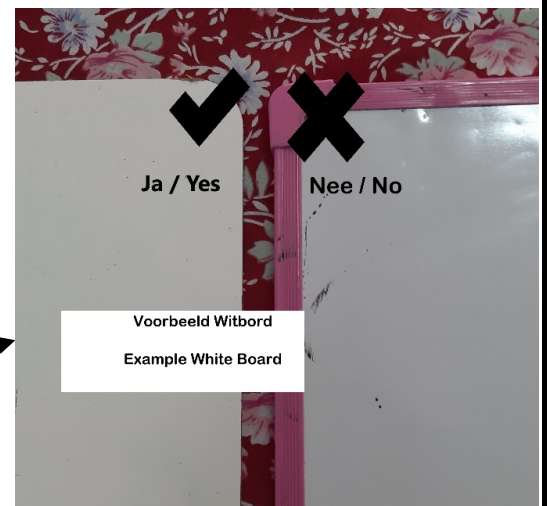

**LAERSKOOL EMFULENIPARK**  
**STATIONERY – GRADE 1 – 2022**

- 1 x 30cm ruler
- 1 Soft eraser
- 4 x 40 g Pritt (1 per term)
- 1 Pair of scissors (no fancy handles) label, if you are left-handed get the right one
- 8 HB Staedler lead pencils, ALL sharpened
- 1 Sharpener with attachment
- 1 Set of colouring pencils, ALL sharpened and in the box
- 1 Set of twist wax crayons - **keep the crayons** in their **original packaging** NO pencil cases.
- 1 Set of water colour paints of good quality please!
- 2 x A4 20-page flip file
- 2 x A4 - 50-page flip file
- 1 Colouring-in book with large pictures
- 1 Plastic placemat
- Modelling clay or play dough of good quality
- 1 Jigsaw puzzle of ± 50 pieces (label each piece) - preferably in a box
- 1 Chair bag with pocket
- 1 x A4 whiteboard, 1 side white/the other side a blackboard
- 3 Whiteboard markers (NON-PERMANENT) - Per Term
- 1 Bean bag
- 2 x 2ℓ ice-cream tubs
- 3 Plastic envelope folders (carry folder)
- 1 Small blackboard duster
- 10 Plastic sleeves, keep in original packaging
- 1 Box of tissues
- 2 Big dice
- 1 Pencil grip, if necessary

- Please label all** items clearly with your child's name and surname.
- Good quality plastic (to cover books)
- Please pack the stationery as follows:**
  - **One clearly marked ice-cream tub must contain:**  
modelling clay or dough (ensure it has a lid), colouring-in pencils and paint.
  - **The other clearly marked ice-cream tub must please contain the following:**  
erasers, 1 pritt, 10 HB pencils, 1 sharpener with attachment + dice
  - **The chairbag must contain the following:**  
Retractable crayons, scissor, ruler, colouring-in book, whiteboard, flipfiles and plastic envelope folders.
  - **Small chairbag pocket must contain:**  
1 Pritt, whiteboard markers, whiteboard duster and 2HB pencils.